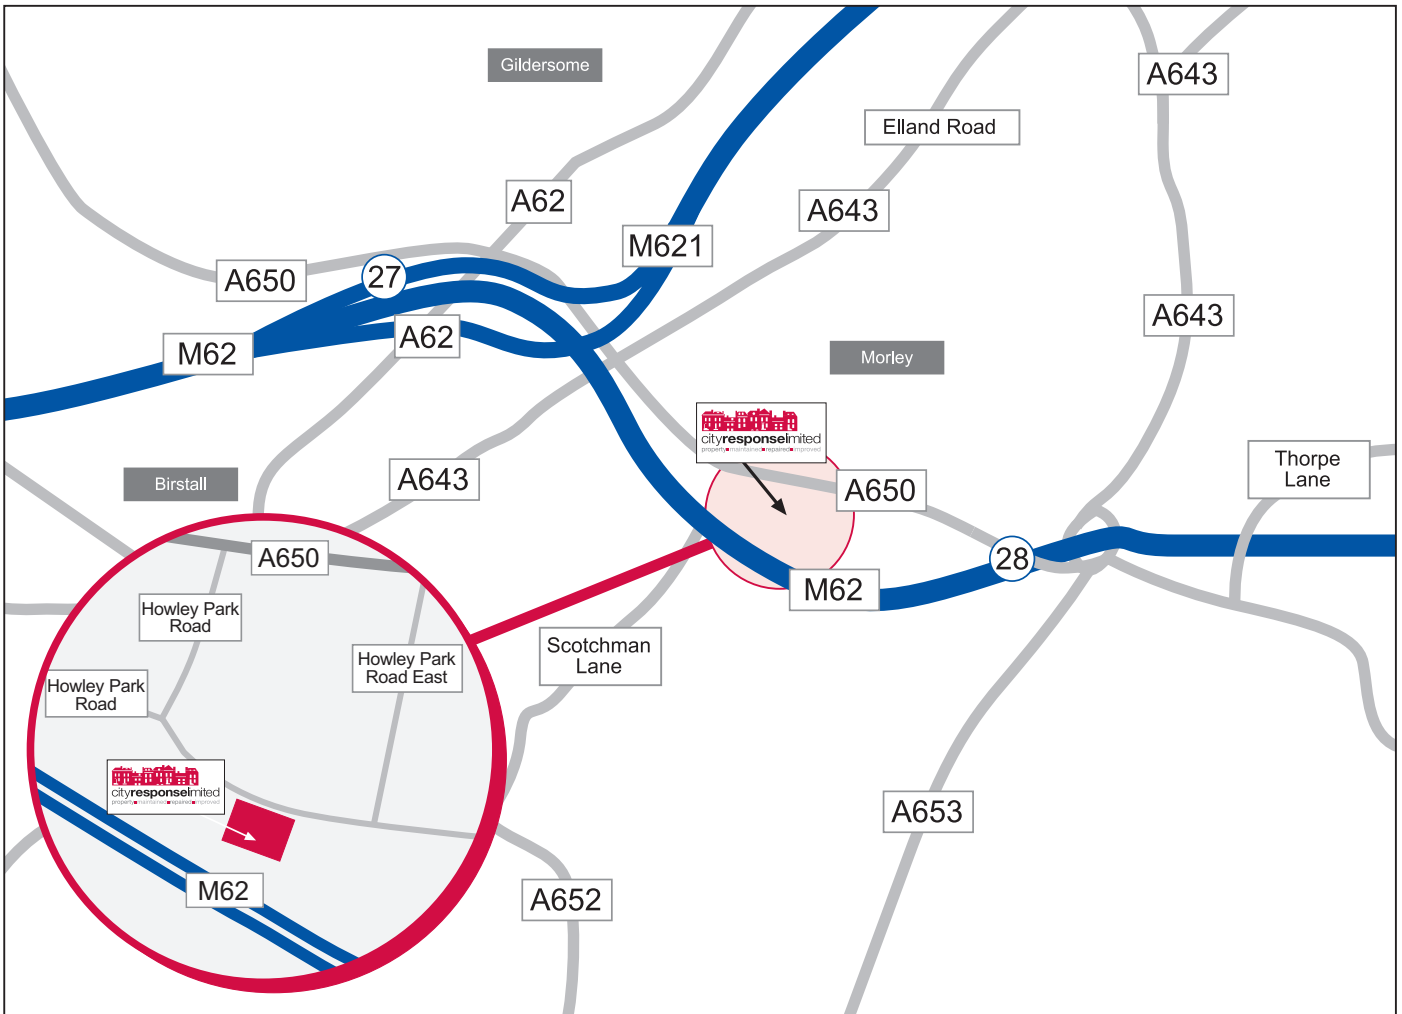

how to find us

leeds, city response

Telephone: 0113 238 0023
 Fax: 0161 947 3551
www.cityresponse.co.uk
 email: info@cityresponse.co.uk

City Response Limited
 Unit 8, Vantage Point,
 Howley Park Industrial Estate,
 Howley Park Road East, Morley,
 Leeds LS27 0BN