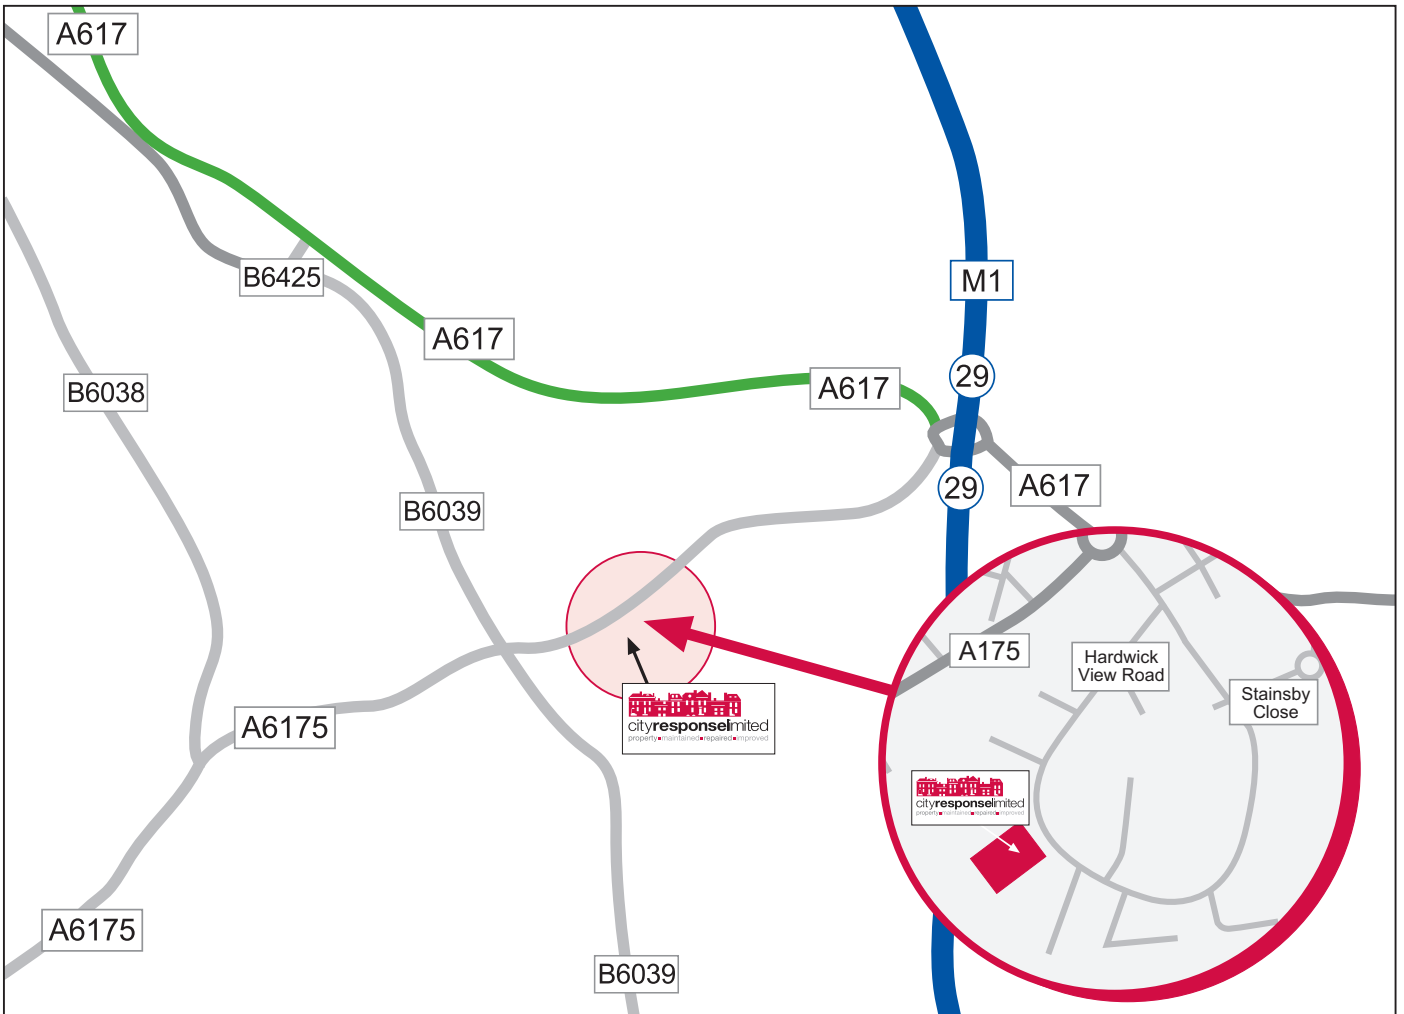

how to find us

chesterfield, city response

Telephone: 0124 685 8540
Fax: 0161 947 3551
www.cityresponse.co.uk
email: info@cityresponse.co.uk

City Response Limited
Unit 1, Hardwick Court
Hardwick View Road,
Holmewood,
Chesterfield S42 5SA